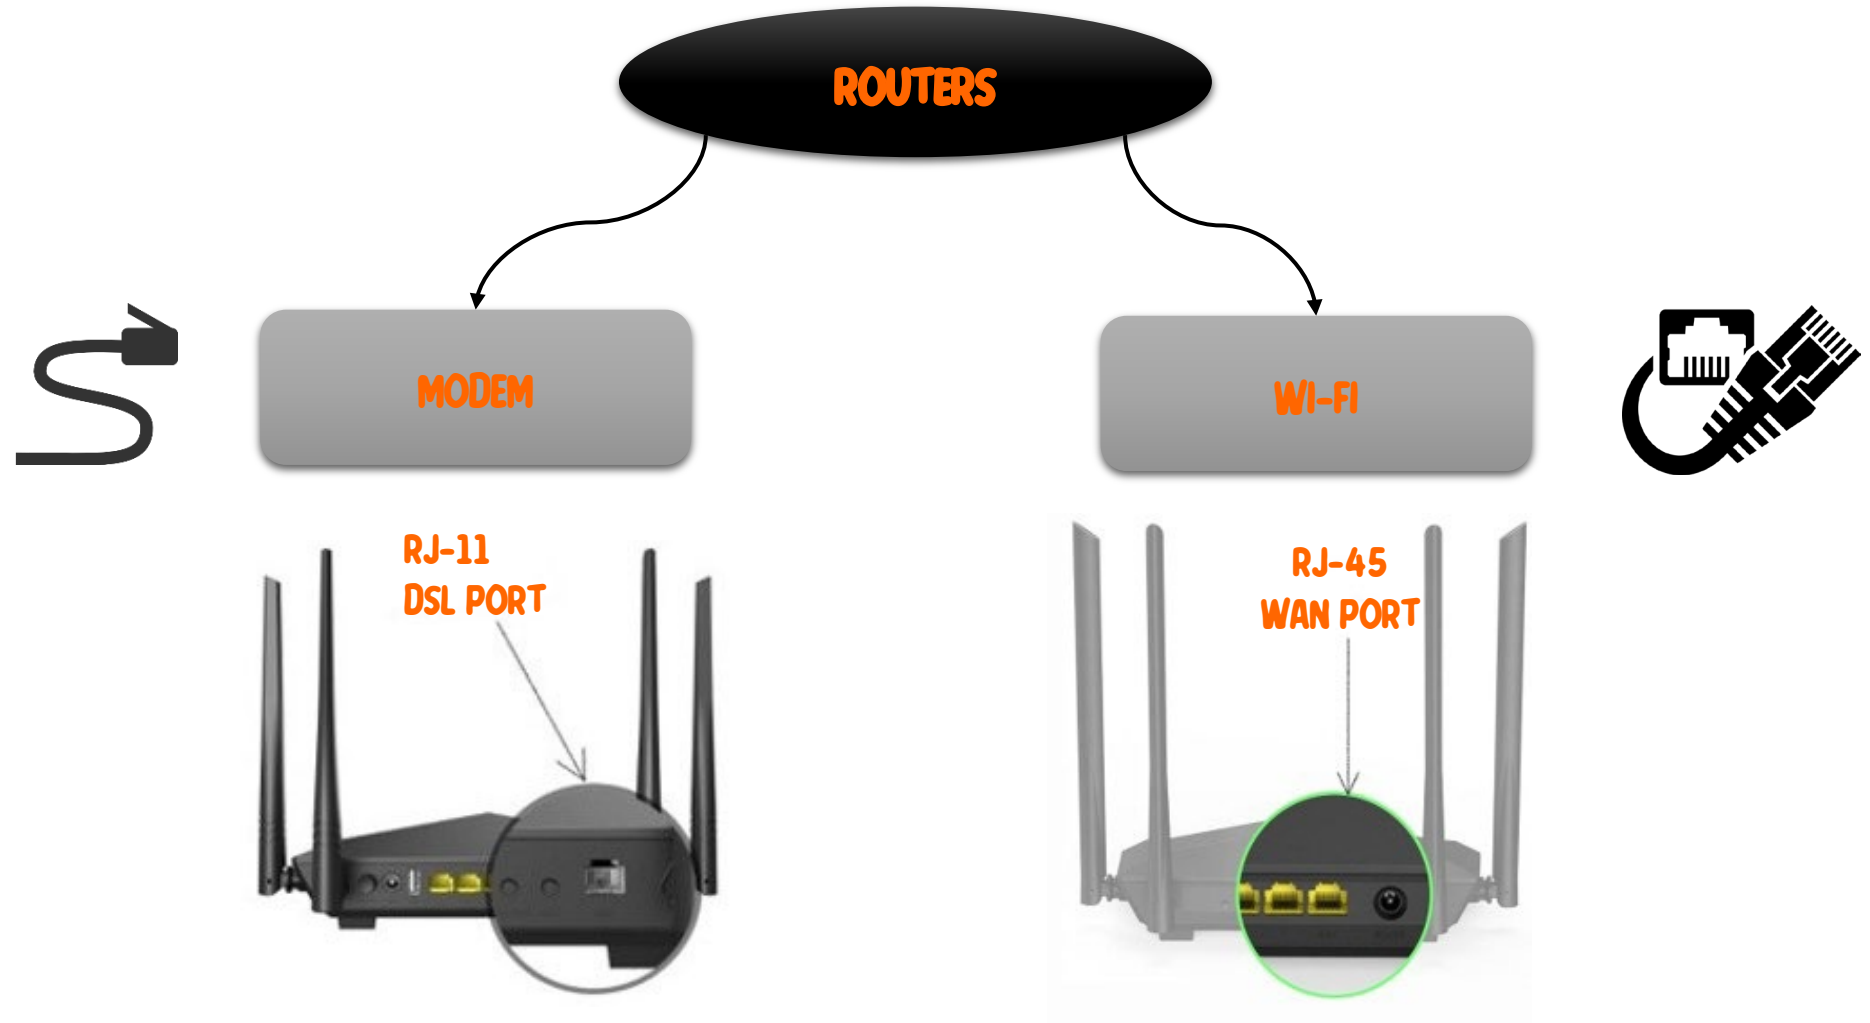

SOHO ROUTER TYPES